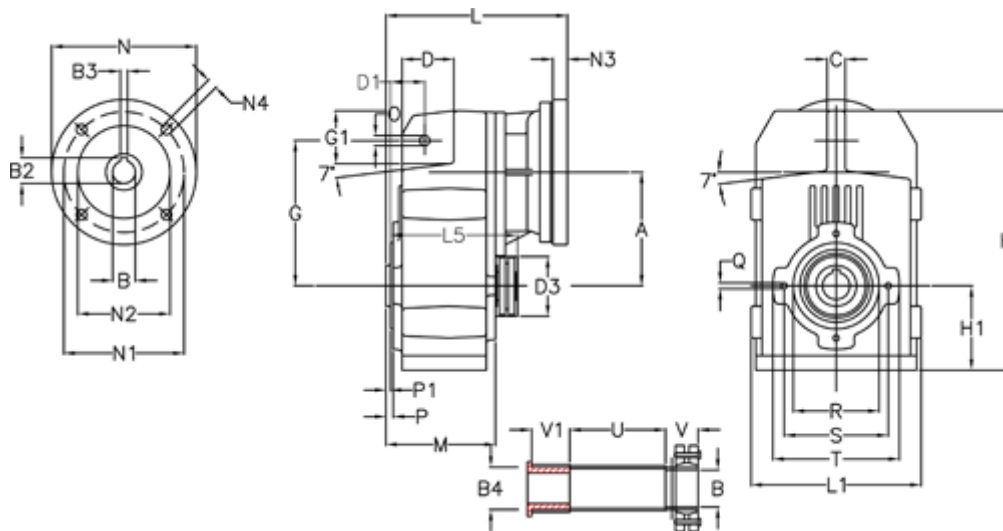

Article number: 29560205678225

Description: Shaft mounted gear
A202QF30-56,7-P71B5

Measures

A = 125.00	D1 = 40.0	I5 = 182.0	P1 = 3.0	V = 41
B = 30	d3 = 83	M = 120.0	Q = M8x15	V1 = 48
B1 = 14	G = 160	N = 160	R = 95	
B2 = 16.3	G1 = 58.0	N1 = 130	S = 115	
B3 = 5	H = 286.0	N2 = 110	T = 140	
B4 = 30	H1 = 92.5	N4 = M8x16	Tightening torque Nm adapter bushing = 6.0	
C = 20	L = 197.5	O = 11	Tightening torque Nm shrink disc = 7.0	
D = 57.0	L1 = 188	P = 5.0	U = 104.5	